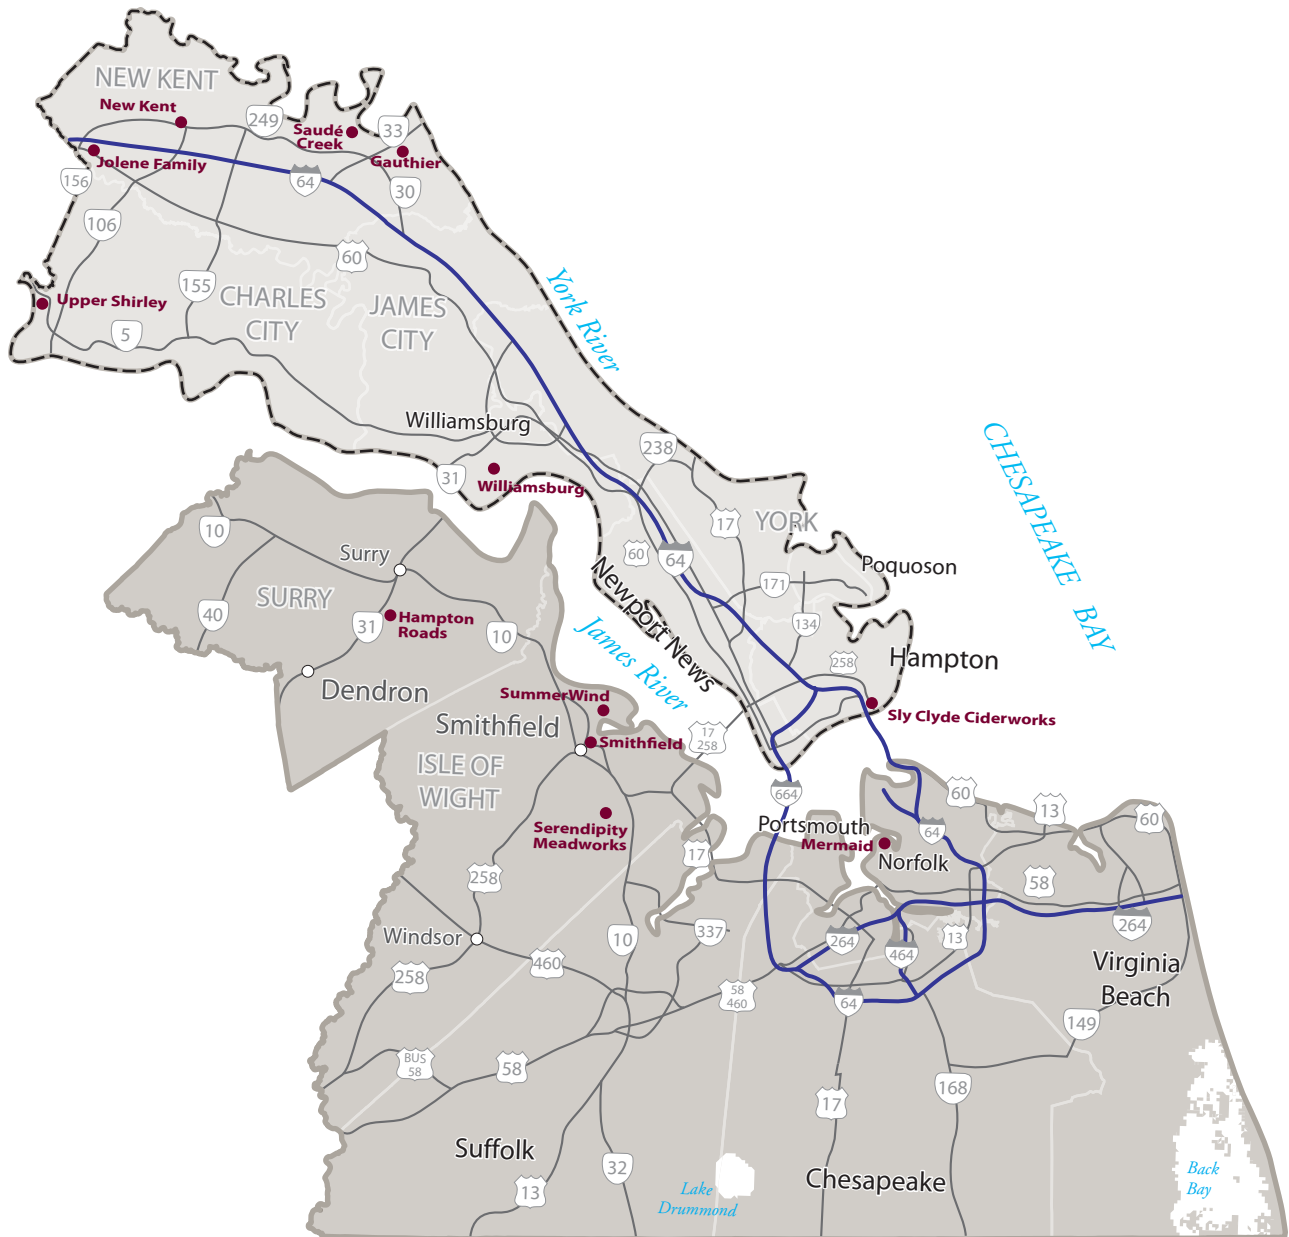

VIRGINIA WINE

HAMPTON ROADS

WINERY & REGION GUIDE

- WINERY
- VIRGINIA PENINSULA AVA

VISIT VIRGINIAWINE.ORG/EVENTS FOR THE LATEST FESTIVALS, TASTINGS, CONCERTS, CELEBRATIONS AND WINE-RELATED EVENTS THROUGHOUT THE STATE.