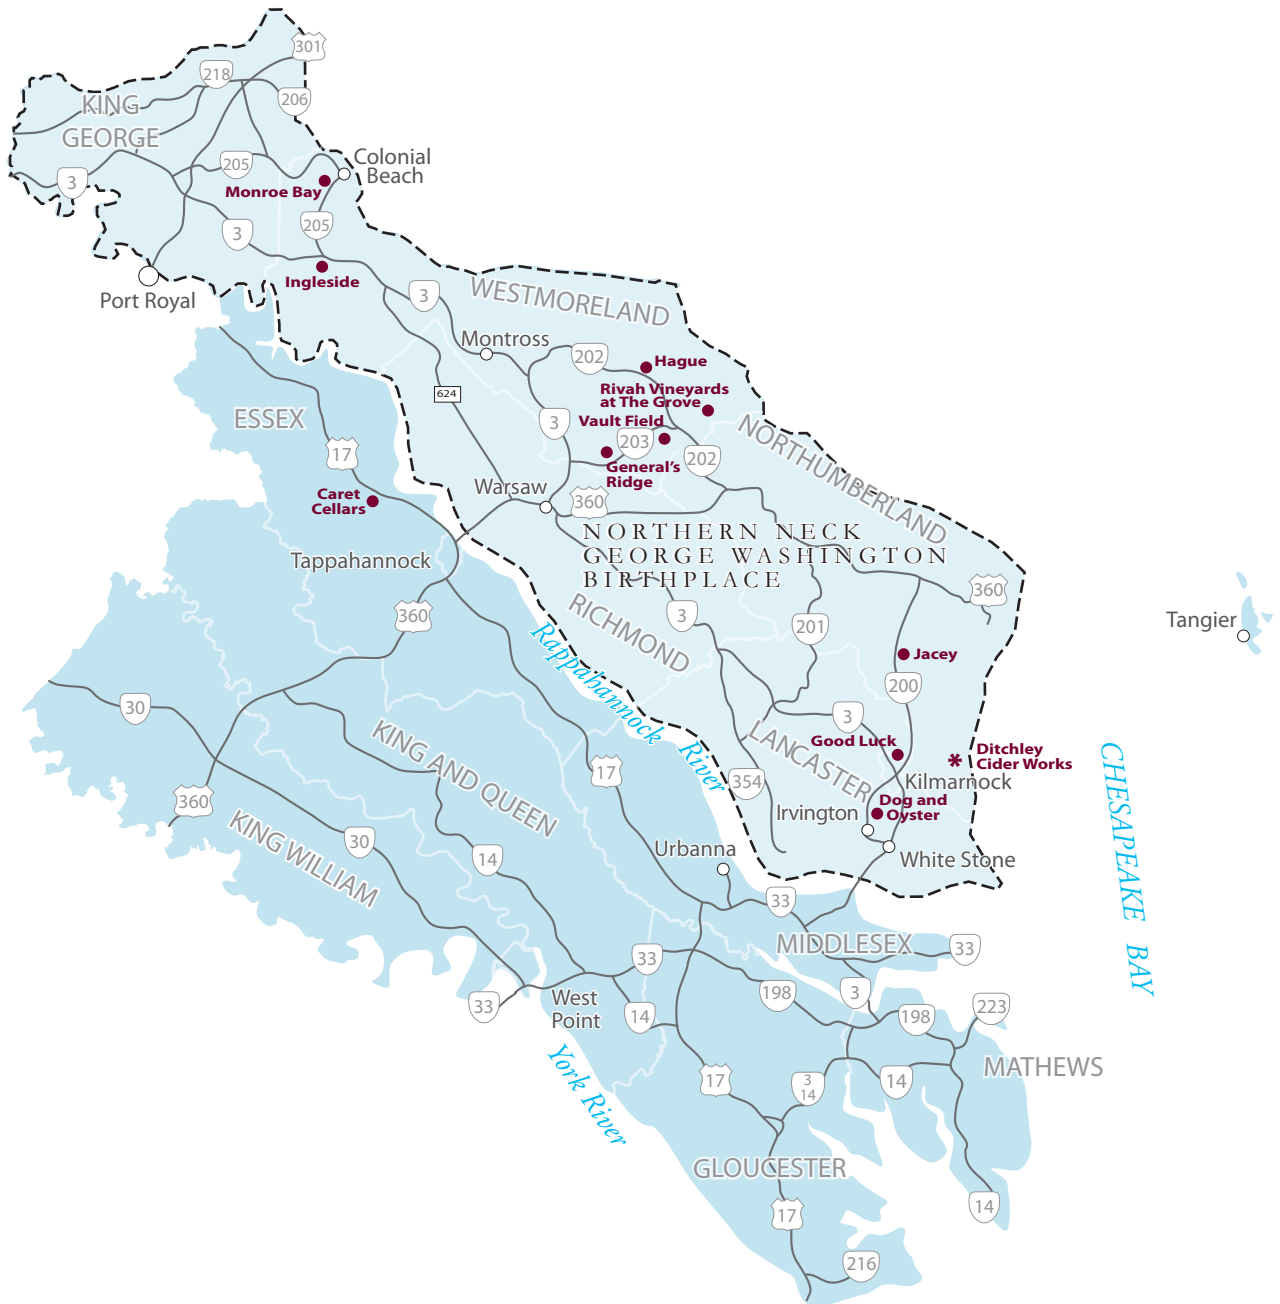

# CHESAPEAKE BAY

### WINERY & REGION GUIDE

- WINERY
- \* WINERY - OPEN BY APPT. ONLY
- ⊞ NORTHERN NECK GEORGE WASHINGTON BIRTHPLACE AVA

VISIT [VIRGINIAWINE.ORG](http://VIRGINIAWINE.ORG) FOR THE LATEST FESTIVALS, TASTINGS, CONCERTS, CELEBRATIONS AND WINE-RELATED EVENTS THROUGHOUT THE STATE.

## The Dog and Oyster Vineyard

170 White Fences Dr., Irvington, VA 22480 • 804-438-WINE (9463)  
[www.dogandoyster.com](http://www.dogandoyster.com)