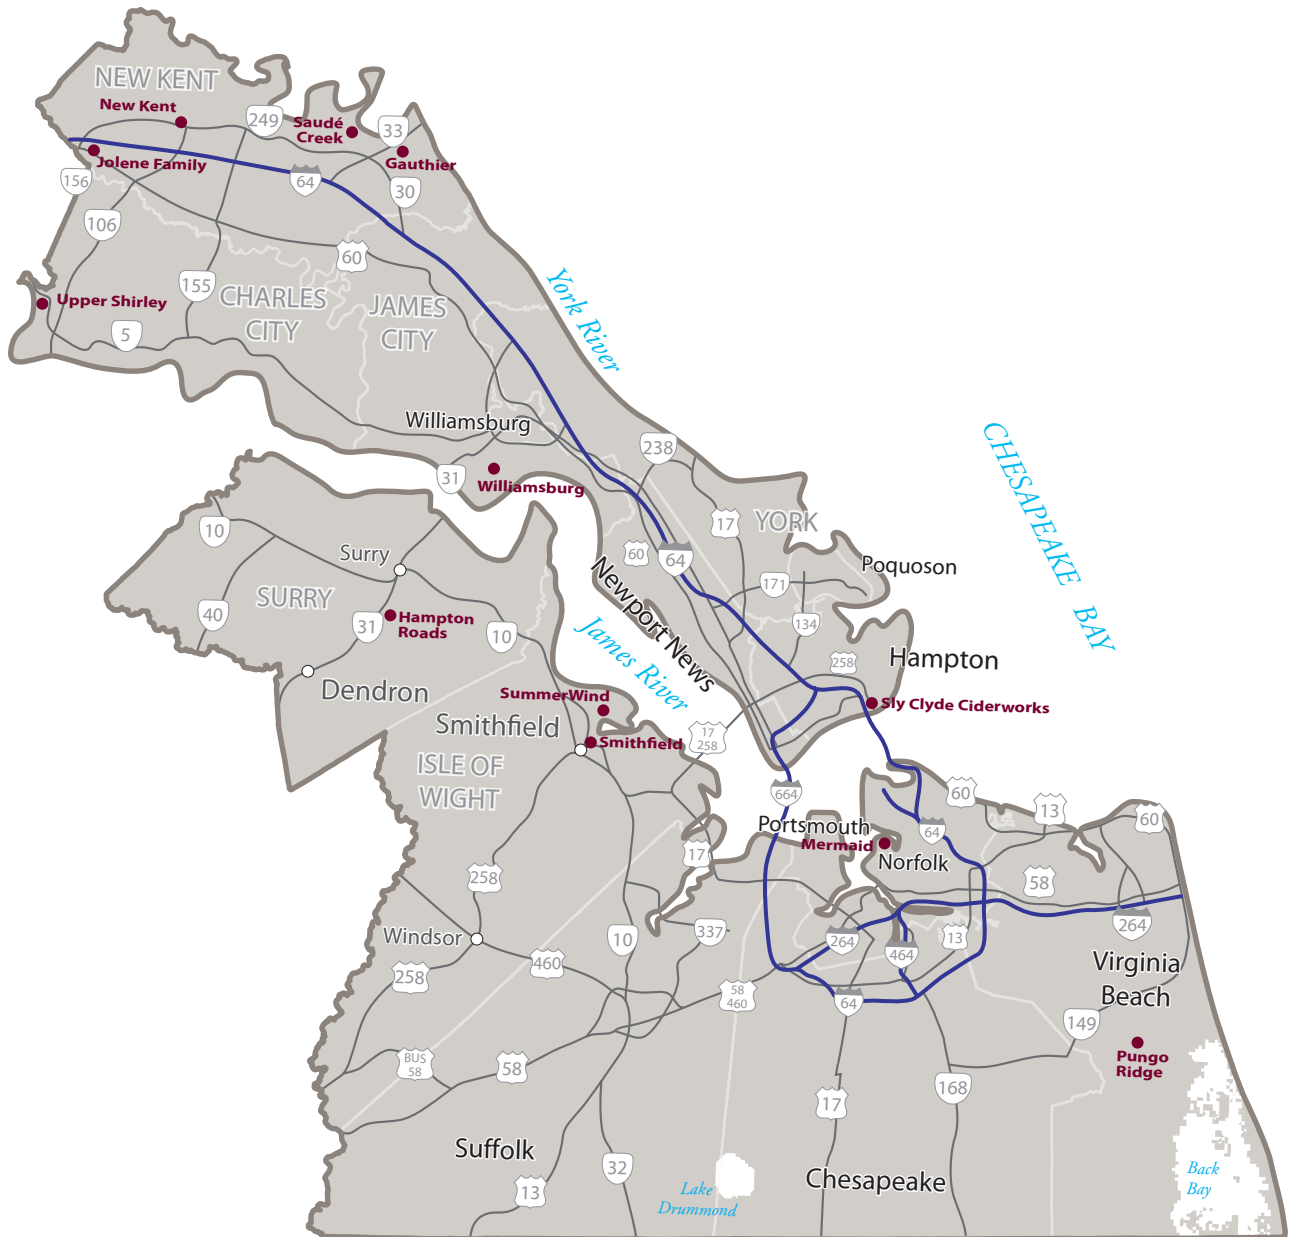

VIRGINIA
WINE

HAMPTON ROADS

WINERY & REGION GUIDE

● WINERY

VISIT VIRGINIAWINE.ORG FOR THE LATEST FESTIVALS, TASTINGS, CONCERTS, CELEBRATIONS AND WINE-RELATED EVENTS THROUGHOUT THE STATE.